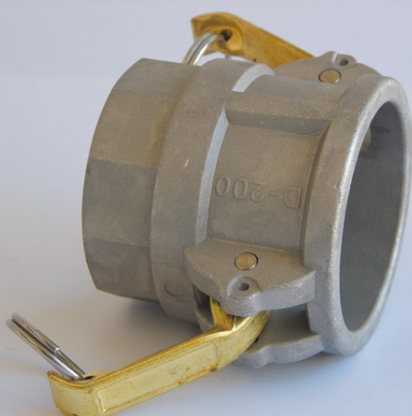

FEMALE THREAD **KAMLOCK** COUPLER

TYPE D

Measurements	Aluminium	Bronze	Stainless steel	Polypropylene
1/2"	4699	*4699/1	*4699/2	*4699/3
3/4"	4700	*4700/1	*4700/2	*4700/3
1"	4701	*4701/1	*4701/2	*4701/3
1 1/4"	4707	*4707/1	*4707/2	*4707/2
1 1/2"	4702	*4702/1	*4702/2	*4702/3
2"	4703	*4703/1	*4703/2	*4703/3
2 1/2"	4704	*4704/1	*4704/2	
3"	4705	*4705/1	*4705/2	*4705/3
4"	4706	*4706/1	*4706/2	
5"	4707	*4707/1	*4707/2	
6"	4708	*4708/1	*4708/2	

* Non-standard products, manufactured to order. No returns accepted.